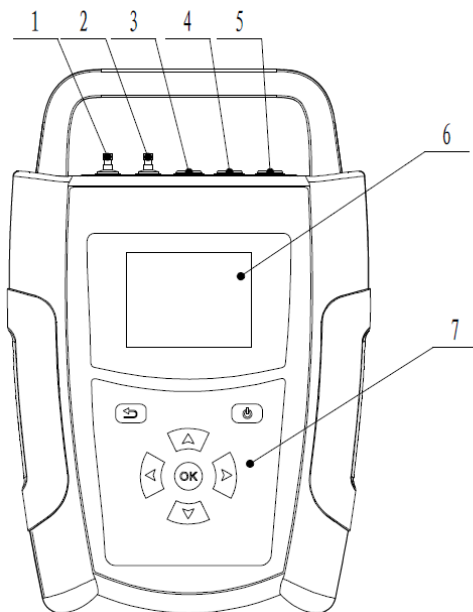

Gasboard 3200 plus Specification

Measuring gases	CH ₄ , CO ₂	NDIR
	O ₂ , H ₂ S	ECD
Measuring rang	CH ₄	0~100 %
	CO ₂	0~50 %
	O ₂	0~25 %
	H ₂ S	0~10000 ppm
Accuracy	CH ₄	± 2%FS
	CO ₂	± 2%FS
	O ₂	± 3.0%FS
	H ₂ S	± 3.0%FS
Repeatability	CH ₄ , CO ₂ 、 H ₂ S, O ₂	≤1.5%
Lithium battery pack	2200mAh	
Power supply	DC5V 2A	
Flow	(0.7-1.2) l/min	
Warm up time	90seconds once power on	
GPS sensor	Positioning and location	
Working temperature	(-10~40) °C	
Ambient pressure	(700 ~ 1200) mbar	
Relative humidity	0~95% non-condensing water	
Dimension	276 × 195 × 66 mm (Length×width×height)	
Casing material	ABS/ Polypropylene and rubber molding	
Keyboard	Film panel keyboard	
Display	High-resolution colored 3.2-inch	
Communication	Micro USB port, bluetooth 4.0	

Gasboard 3200 plus Structure

■ Structure

Dimension: 276*195*66 mm

Net weight: Approx. 1.2 kg

■ Structure Description

1 — Inlet port

2 — Outlet port

3 — External sensor port

4 — External gas flow meter port

5 — Power supply port

6 — LCD Display

7 — Keyboard

8 — Nameplate

9 — Battery

Gasboard 3200 plus Applications

LANDFILL