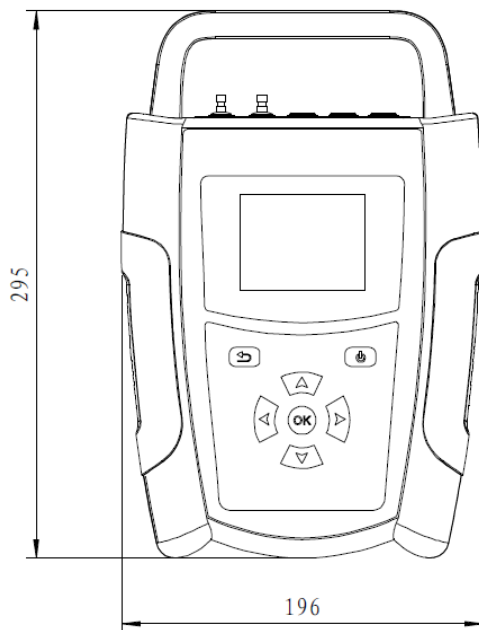

Gasboard 3200 plus Specification

Measuring gases	CH ₄ , CO ₂	NDIR
	O ₂ , H ₂ S	ECD
Measuring rang	CH ₄	0~100 %
	CO ₂	0~50 %
	O ₂	0~25 %
	H ₂ S	0~10000 ppm
Accuracy	CH ₄	± 2%FS
	CO ₂	± 2%FS
	O ₂	± 3.0%FS
	H ₂ S	± 3.0%FS
Repeatability	CH ₄ , CO ₂ 、 H ₂ S, O ₂	≤1.5%
Lithium battery pack	2200mAh	
Power supply	DC5V 2A	
Flow	(0.7-1.2) l/min	
Warm up time	90seconds once power on	
GPS sensor	Positioning and location	
Working temperature	(-10~40) °C	
Ambient pressure	(700 ~ 1200) mbar	
Relative humidity	0~95% non-condensing water	
Dimension	276 × 195 × 66 mm (Length×width×height)	
Casing material	ABS/ Polypropylene and rubber molding	
Keyboard	Film panel keyboard	
Display	High-resolution colored 3.2-inch	
Communication	Micro USB port, bluetooth 4.0	

Gasboard 3200 plus Structure

■ Structure

Dimension: 276*195*66 mm

Net weight: Approx. 1.2 kg

■ Structure Description

1 — Inlet port

2 — Outlet port

3 — External sensor port