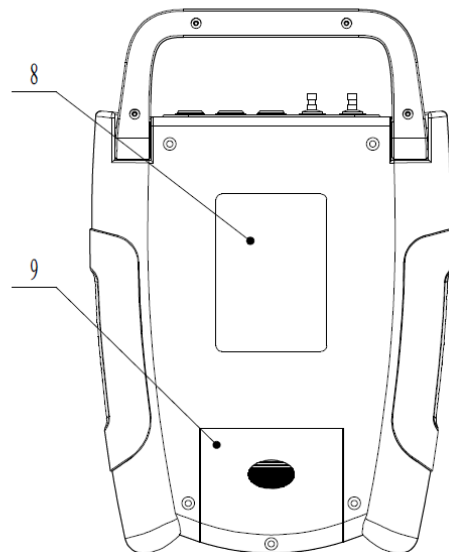

Gasboard 3200 plus Specification

Measuring gases	CH ₄ , CO ₂	NDIR
	O ₂ , H ₂ S	ECD
Measuring rang	CH ₄	0~100 %
	CO ₂	0~50 %
	O ₂	0~25 %
	H ₂ S	0~10000 ppm
Accuracy	CH ₄	± 2%FS
	CO ₂	± 2%FS
	O ₂	± 3.0%FS
	H ₂ S	± 3.0%FS
Repeatability	CH ₄ , CO ₂ 、 H ₂ S, O ₂	≤1.5%
Lithium battery pack	2200mAh	
Power supply	DC5V 2A	
Flow	(0.7-1.2) l/min	
Warm up time	90seconds once power on	
GPS sensor	Positioning and location	
Working temperature	(-10~40) °C	
Ambient pressure	(700 ~ 1200) mbar	
Relative humidity	0~95% non-condensing water	
Dimension	276 × 195 × 66 mm (Length×width×height)	
Casing material	ABS/ Polypropylene and rubber molding	
Keyboard	Film panel keyboard	
Display	High-resolution colored 3.2-inch	
Communication	Micro USB port, bluetooth 4.0	

Gasboard 3200 plus Structure

■ Structure

Dimension: 276*195*66 mm

Net weight: Approx. 1.2 kg

■ Structure Description

1 — Inlet port

2 — Outlet port

3 — External sensor port

4 — External gas flow meter port

5 — Power supply port

6 — LCD Display

7 — Keyboard

8 — Nameplate

9 — Battery

Gasboard 3200 plus Applications

LANDFILL