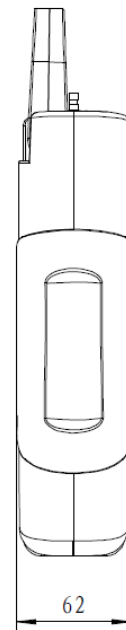

FAX: +86-27-87401159

Email: info@gasalyzer.com.cn

Web: http://www.gasalyzer.com.cn

Gasboard 3200 plus Introduction

$O_2\% + CO_2\% + CH_4\% + H_2S$ ppm
Optional CO, H₂, gas flow measuring

Main Application:

Gasboard 3200 plus Specification

Measuring gases	CH ₄ , CO ₂	NDIR
	O ₂ , H ₂ S	ECD
Measuring rang	CH ₄	0~100 %
	CO ₂	0~50 %
	O ₂	0~25 %
	H ₂ S	0~10000 ppm
Accuracy	CH ₄	± 2%FS
	CO ₂	± 2%FS
	O ₂	± 3.0%FS
	H ₂ S	± 3.0%FS
Repeatability	CH ₄ , CO ₂ 、 H ₂ S, O ₂	≤1.5%
Lithium battery pack	2200mAh	
Power supply	DC5V 2A	
Flow	(0.7-1.2) l/min	
Warm up time	90seconds once power on	
GPS sensor	Positioning and location	
Working temperature	(-10~40) °C	
Ambient pressure	(700 ~ 1200) mbar	
Relative humidity	0~95% non-condensing water	
Dimension	276 × 195 × 66 mm (Length×width×height)	
Casing material	ABS/ Polypropylene and rubber molding	
Keyboard	Film panel keyboard	
Display	High-resolution colored 3.2-inch	
Communication	Micro USB port, bluetooth 4.0	

Gasboard 3200 plus Structure

■ Structure

Dimension: 276*195*66 mm

Net weight: Approx. 1.2 kg

■ Structure Description

1 — Inlet port

2 — Outlet port

3 — External sensor port

4 — External gas flow meter port

5 — Power supply port

6 — LCD Display

7 — Keyboard

8 — Nameplate

9 — Battery

Gasboard 3200 plus Applications

LANDFILL